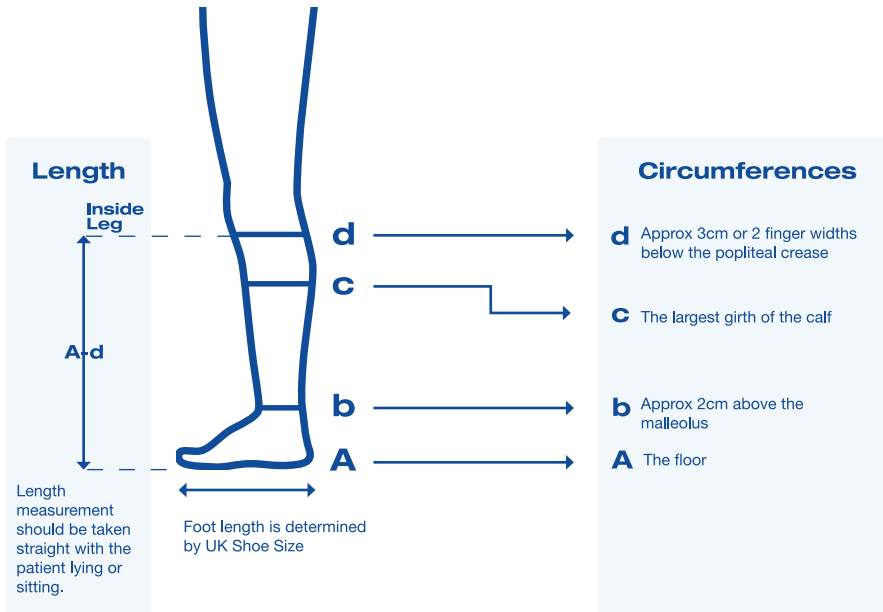

Pertex Light

1 Select Style

STOCK	CLASS	901	900
	1	BELOW KNEE pair \$119.00 SIZE 8-15	BELOW KNEE + GRIP TOP pair \$143.00 SIZE 12-15

2 Select Size & Width

STOCK Items available in Standard Width only

Circumferences cm		4	5	6	7	8	9	10	11	12	13	14	15
EXTRA WIDE	d BELOW KNEE	29-40	31-42	32-44	34-46	35-48	37-50	38-52	40-54	41-56	43-59	44-62	46-65
	c WIDEST CALF	31-39	33-41	34-43	36-45	37-47	39-49	40-51	42-53	43-55	45-58	46-61	48-64
STANDARD WIDTH	d BELOW KNEE	28-32	30-34	31-36	33-38	34-40	36-42	37-44	39-46	40-48	41-51	43-54	44-57
	c WIDEST CALF	29-33	31-35	33-37	35-39	36-41	38-43	39-45	41-47	42-49	44-52	45-55	47-58
	b ANKLE	19-21	20-22	21-23	22-24	23-25	24-26	25-27	26-28	27-29	28-31	29-33	30-36

3 Select Leg Length

STOCK items, Regular Length Only

Lengths cm		SHORT	REGULAR	LONG
A-d	BELOW KNEE	33-37	38-43	≥44

4 Select Foot Length

STOCK items, Regular Foot Only

Shoe Size		SHORT	REGULAR	LONG
AUS	MENS	< 5	5-9	≥10
AUS	WOMENS	< 7	7-11	≥12

5 Choose Toe

OPEN TOE

CLOSED TOE

6 Choose Grip Top

3CM STRONG PLAIN
SIZE 4 - 11

5CM STRONG PLAIN
SIZE 12 - 15

7 Choose Colour

BEIGE